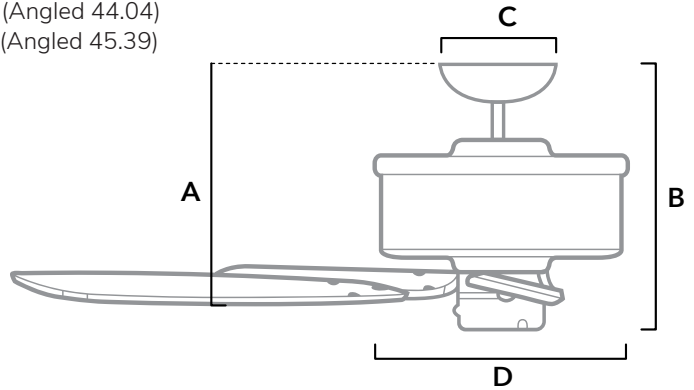

DIMENSIONS

Measured in inches

- A. 11.04 (Angled 44.04)
- B. 12.39 (Angled 45.39)
- C. 6.49
- D. 10.9

53240 | Snow White Body with Snow White Blades

ADDITIONAL FINISHES

53241
Brushed Nickel Body with Brazilian Cherry or Harvest Mahogany Blades

53242
New Bronze Body with Brazilian Cherry or Harvest Mahogany Blades

53243
Matte Black Body with Peppered Walnut or Matte Black Blades

FAN SPECIFICATIONS

Motor Type	Reversible	Wire Length	Control Type	Downrod	Location	Blade #	Add'l Sizes
AC	YES	32" (24" Downrod)	Pull Chains	3" Included	Indoor	5	42"